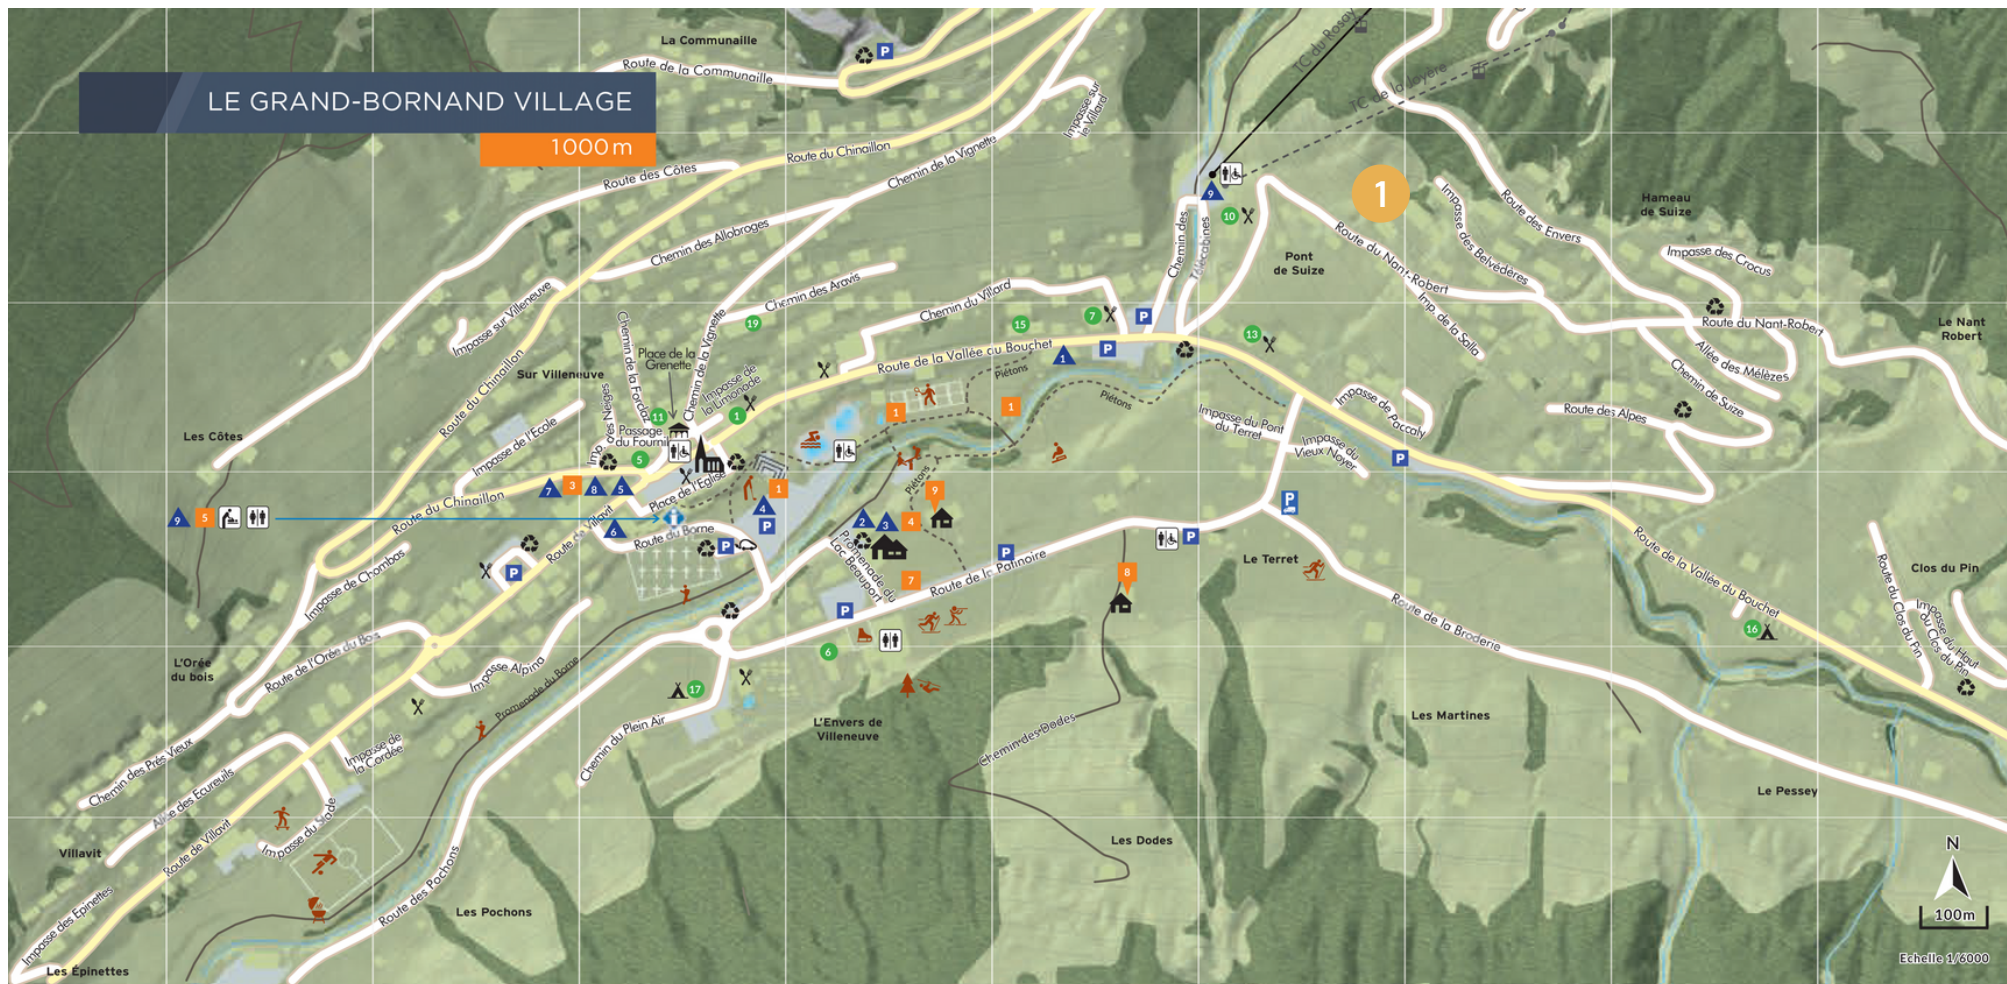

LE GRAND BORNAND VILLAGE RESORT MAP

KEY

1

Les Chalets de Joy