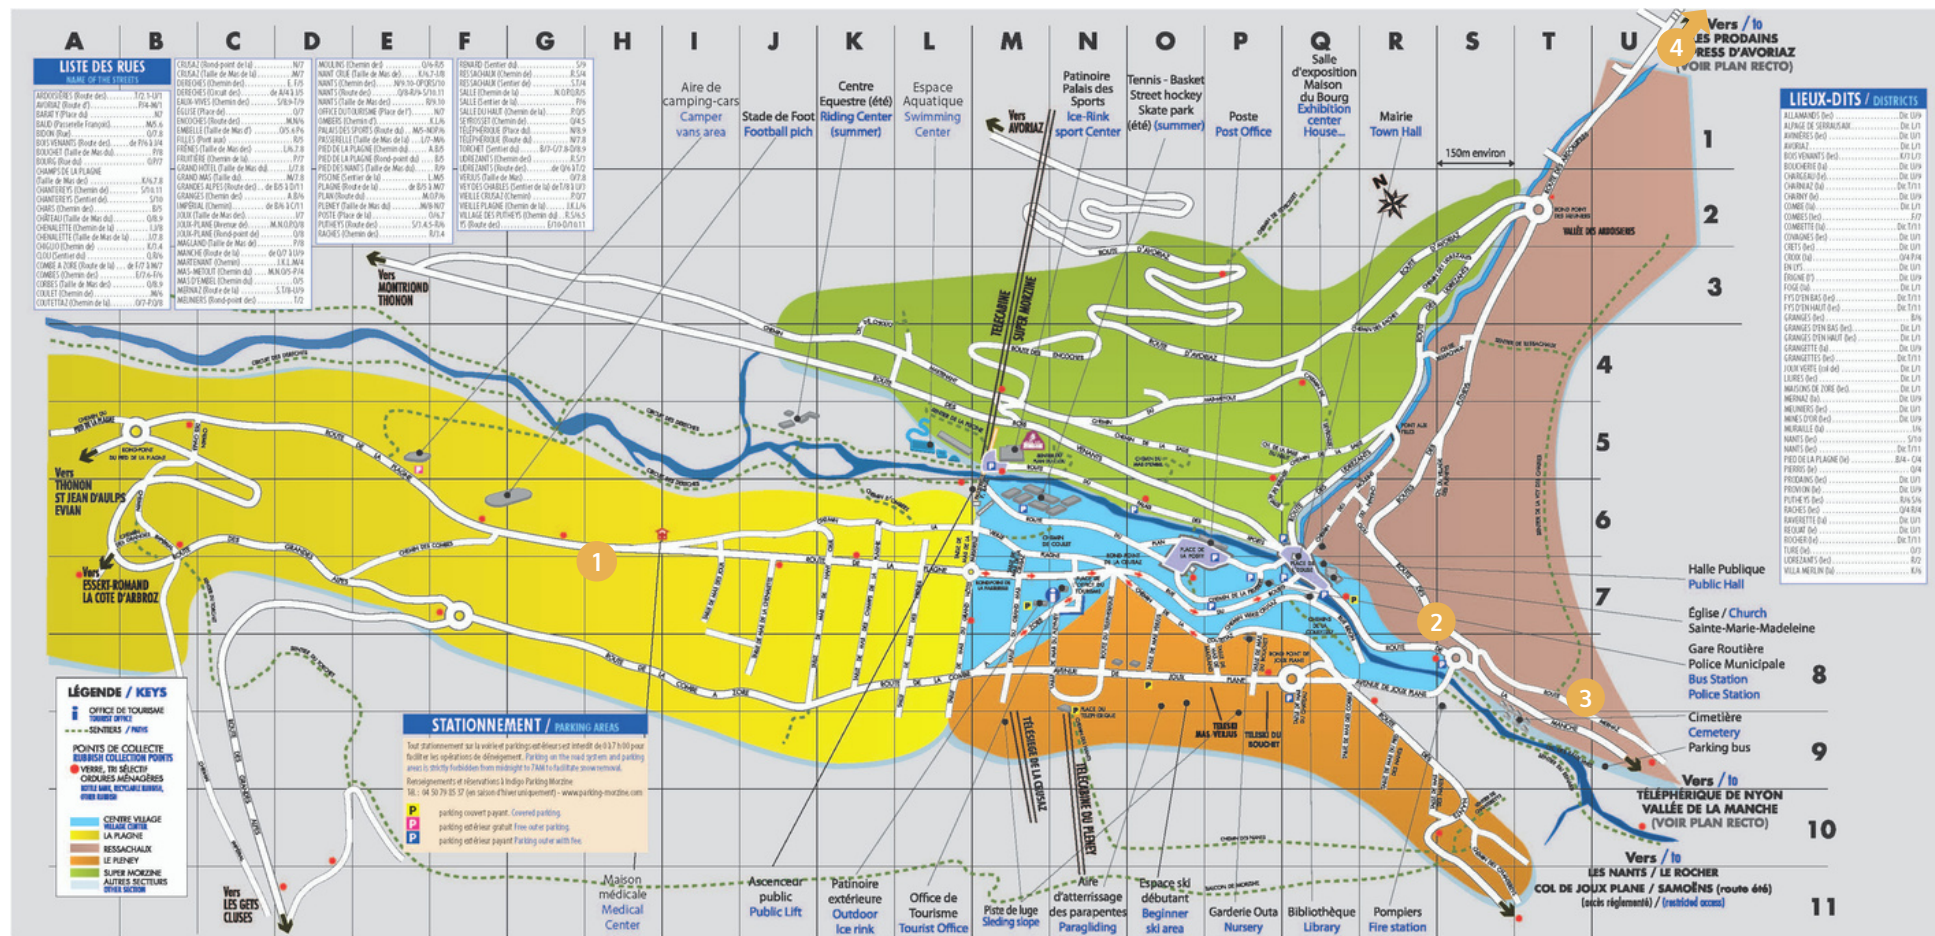

MORZINE RESORT MAP

- 1** Hotel Le Cret
- 2** Hotel Le Petit Dru
- 3** Chalet Claudine
- 4** Les 3 Sophies is a couple of minutes drive on the Rte des Ardoisieres, just off the resort map.

KEY